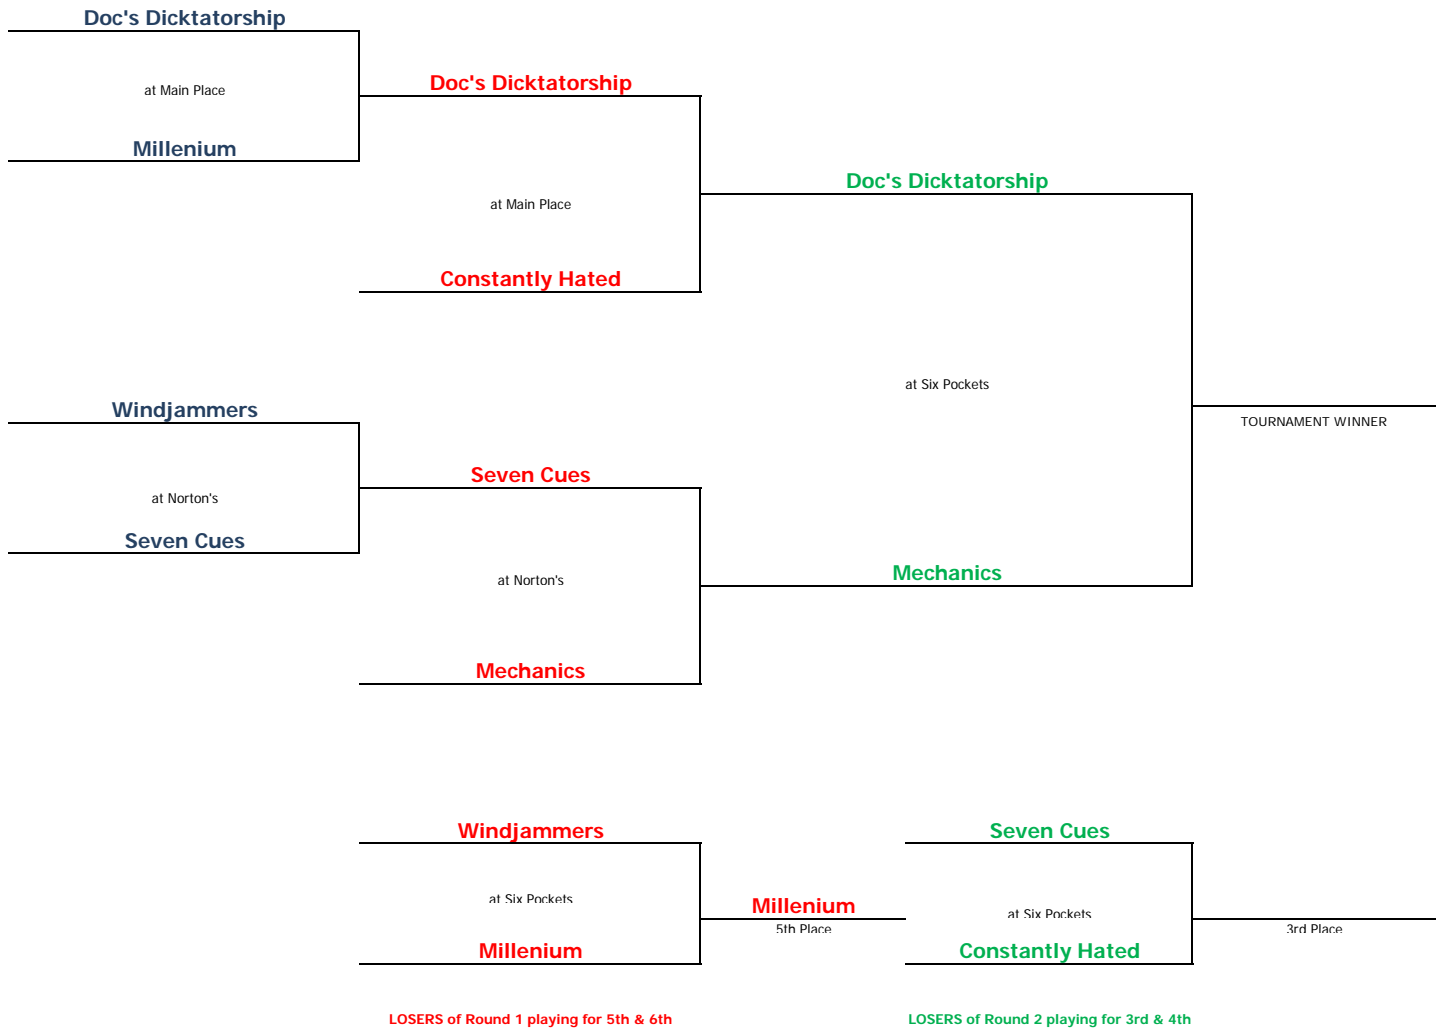

MONDAY NIGHT PLAYOFFS

ROUND 1 March 14

ROUND 2 March 21

ROUND 3 March 28

1st	
2nd	
3rd	
4th	
5th	Millenium
6th	Windjammers

ROCHESTER POOL LEAGUE

League Director: Chad Strong 290-1039 chad@rochesterpool.com
 Score Sheets: Fax (585)319-5016 or Email christine@rochesterpool.com
 Mail Dues To: RPL c/o Tammy Brooks, 150 Churchill Dr, Rochester, NY 14616